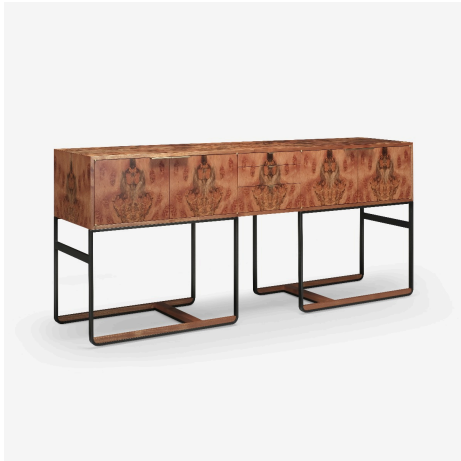

twentieth

Piedmont Sideboard

Skram

DESCRIPTION

The Piedmont sideboard is offered in 2 models: standard (ST) or limited edition (LE). Both models feature 4 drawers/4 doors in hand-matched longwoods (ST) or burls (LE) with solid timber inlaid corners and edges. Drawers are solid timber with cork (ST) or burl-lined (LE) drawer bottoms riding on concealed runners. Doors/drawers open via low profile tab pulls. 1 adjustable shelf per cabinet area.

Please contact Sales@twentieth.net for upcharges related to metal and other finish options.

ADDITIONAL INFORMATION

FINISHES

Timber: White Ash Natural, White Ash Ebonized, Rift White Oak Natural, White Ash Grey, White Ash Whitewashed, Walnut Pale, Walnut Natural, Santos Rosewood

Metal Options: Opaque Matte Black, Opaque Matte White, Opaque Matte Charcoal, Opaque Color Custom, Gunmetal Steel, Brushed Stainless Steel, Rubbed Bronze Natural, Rubbed Bronze Dark

Low Profile Tab Pulls: Opaque Matte Black, Brushed Stainless Steel, Natural Rubbed Bronze, Dark Rubbed Bronze, Gunmetal Steel

DIMENSIONS

78" W x 18" D x 36" H

Please contact sales@twentieth.net for pricing on Rubbed Bronze Natural and Rubbed Bronze Dark