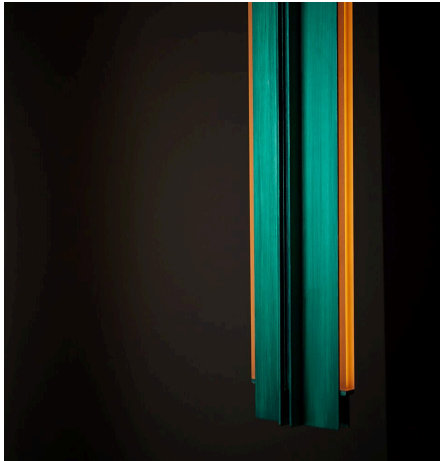

twentieth

Beam Pendant

Pelle

DESCRIPTION

The Beam and Glow Collection is a series of vertical and horizontal light structures that combine vibrant colors with formal abstraction to create an immersive lighting experience.

Inspired by the pure expressions of 'objecthood' found in the Minimal Art movement, the Beam and Glow Collection explores the nature of color, light, scale, and context. Each light features an optical-grade resin lens framed by bent aluminum panels that have been anodized or stained with a hand-applied finish. The singular line of the lens is echoed in the simple rectangular frame, conjoining clarity of form with a soft and expansive colored light to create an impactful, yet unobtrusive, environment.

The Beam and Glow Collection is available in a variety of sizes and can be wall-mounted, flush-mounted or ceiling-suspended. The amber and rose lens colors draw inspiration from the diffusion of city lights — each hue has an enveloping depth that is at once soothing and contemplative.

ADDITIONAL INFORMATION

MATERIALS: Aluminum, LED, Chromatic Resin Lens

BEAM 02 PENDANT:

LED ILLUMINATION:

Wattage: 24.82

Lumens: 1604.8

Color Temperature: 2400K

twentieth