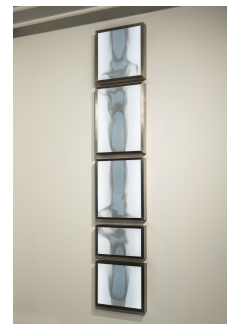

twentieth

Meltform #6

Daniele Albright

DESCRIPTION

Meltform #6 visually weaves hand poured colored glass panels into a continuous, undulating composition. Consisting of five individual lightboxes installed in a vertical line, the work emphasizes continuity and fluidity of form.

ADDITIONAL INFORMATION

MATERIALS: melted and hand-rolled glass, nickel plated steel frames, internal LED lights

DIMENSIONS: 115" H x 21" W x 4" D

twentieth

sales@twentieth.net

323.904.1200

www.twentieth.net