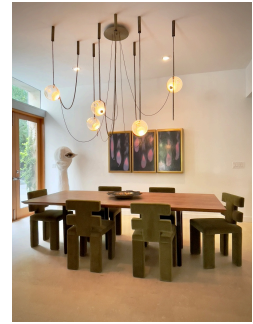

twentieth

Meltform #8

Daniele Albright

DESCRIPTION

Meltform #8 visually weaves hand poured colored glass panels into a continuous, unique composition. Consisting of three individual lightboxes installed side-by-side, the work emphasizes continuity and fluidity of form.

ADDITIONAL INFORMATION

MATERIALS: melted and hand-rolled glass, bronze frames, internal LED lights

DIMENSIONS: 38" H x 67" W x 4" D

twentieth

sales@twentieth.net

323.904.1200

www.twentieth.net

Unique