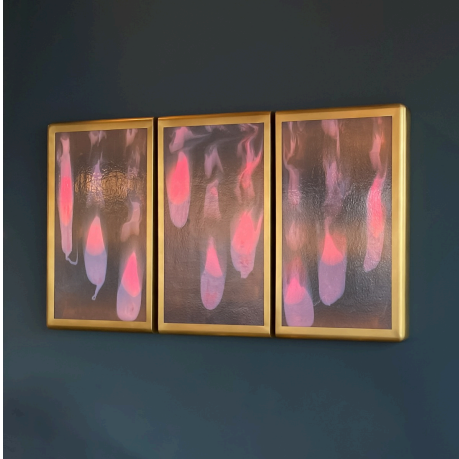

Meltform #8

Daniele Albright

DESCRIPTION

Meltform #8 visually weaves hand poured colored glass panels into a continuous, unique composition. Consisting of three individual lightboxes installed side-by-side, the work emphasizes continuity and fluidity of form.

ADDITIONAL INFORMATION

MATERIALS: melted and hand-rolled glass, bronze frames, internal LED lights

DIMENSIONS: 38" H x 67" W x 4" D

Unique