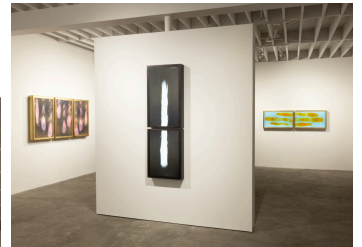

twentieth

Meltform #12

Daniele Albright

DESCRIPTION

Meltform #12 visually weaves hand poured colored glass panels into a continuous, calming composition. Consisting of two individual lightboxes installed side-by-side, the work emphasizes continuity and fluidity of form.

ADDITIONAL INFORMATION

MATERIALS: melted and hand-rolled glass, bronze frames, internal LED lights

DIMENSIONS: 22" H x 74" W x 4" D

twentieth

sales@twentieth.net

323.904.1200

www.twentieth.net

Unique