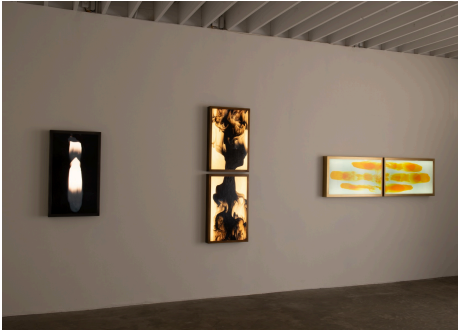

### DESCRIPTION

Meltform #12 visually weaves hand poured colored glass panels into a continuous, calming composition. Consisting of two individual lightboxes installed side-by-side, the work emphasizes continuity and fluidity of form.

### ADDITIONAL INFORMATION

**MATERIALS:** melted and hand-rolled glass, bronze frames, internal LED lights

**DIMENSIONS:** 22" H x 74" W x 4" D

Unique