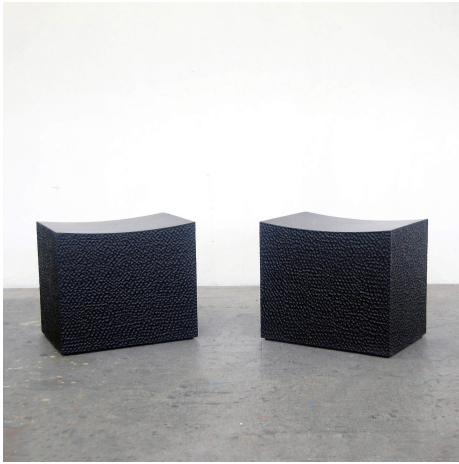

twentieth

Block Stool

John Eric Byers

DESCRIPTION

This monolithic piece from John Eric Byers merges bold, modern geometries with traditional craft. The wood is hand carved and lacquered with a distinctive textured pattern to give a sophisticated finish to a simplified silhouette. Also available as a bench for two or three.

ADDITIONAL INFORMATION

MATERIAL

Maple

FINISH

Carved and blackened

DIMENSIONS

20" W x 17" D x 14" H