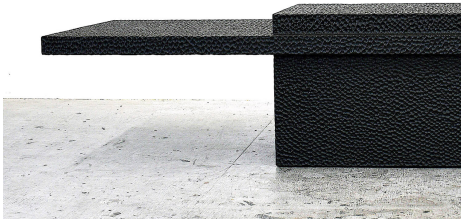

twentieth

T2 Table

John Eric Byers

DESCRIPTION

This solid maple table from John Eric Byers merges modern, simplified geometries with traditional craft, painstakingly hand carved and lacquered with a distinctive textured pattern to give a maximalist finish to a minimalist silhouette.

ADDITIONAL INFORMATION

MATERIAL

Solid maple

FINISH

Carved and blackened

DIMENSIONS

16" x 61" x 22"