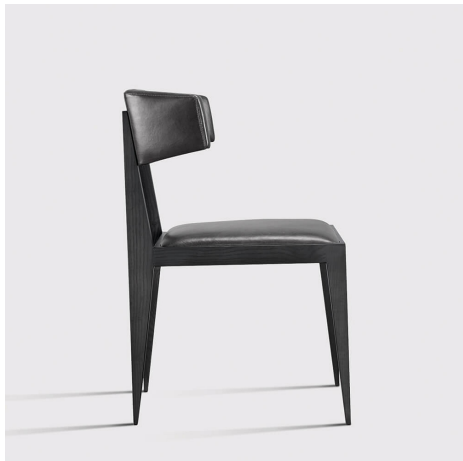

twentieth

Verb Dining Chair

OKHA

DESCRIPTION

OKHA's diverse design repertoire is keenly focused on purity of form and a high regard for noble materials, traditional artisanal and hand-crafted techniques. OKHA's creative direction and DNA is clearly stated in its bespoke, limited series works and its production furniture collection.

Each design focuses on an essential statement of line, the resonance of natural materials and the desire to gracefully hold space via a taut and articulate silhouette. The resulting works arrive at a provocative junction of contemporary design and the manifestation of a distinctly personal expression.

DIMENSIONS

23.2W x 20.9D x 32.3H in, Seat Height: 18.7

PRICING + COM

twentieth

sales@twentieth.net

323.904.1200

www.twentieth.net

This OKHA design is priced to accommodate Customer's Own Material (COM).
A limited range of fabrics are available from OKHA at an additional cost.
Please consult our Sales Team for additional information or samples.