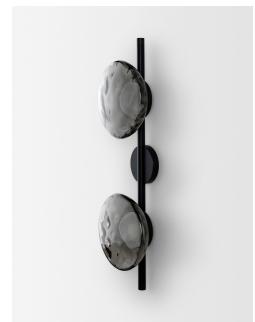

twentieth

Ceto Offset Wall Light

Ross Gardam

DESCRIPTION

Two in stock in Clear Glass and Champagne finish

Ceto captures the variation and rippling of the surface of the ocean. Each piece reflects a unique pattern, emitting a delicate luminosity, highlighting the presence of the sea. This sculptural luminaire is available in a selection of mouth-blown glass finishes combined with a highly refined machined aluminum body available in a black and champagne anodized finish.

ADDITIONAL INFORMATION

Two in stock in Clear Glass and Champagne finish

twentieth

sales@twentieth.net

323.904.1200

www.twentieth.net

DIMENSIONS

200 x 650 x 107 mm

GLASS FINISHES

Frosted Black Glass

Black Glass

Clear Glass

White Glass

METAL FINISHES

Black Anodized canopy

Champagne Anodized canopy

Note: 120mm Canopy