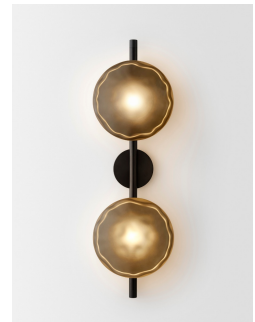

twentieth

Ceto Offset Wall Light

Ross Gardam

DESCRIPTION

Two in stock in Clear Glass and Champagne finish

Ceto captures the variation and rippling of the surface of the ocean. Each piece reflects a unique pattern, emitting a delicate luminosity, highlighting the presence of the sea. This sculptural luminaire is available in a selection of mouth-blown glass finishes combined with a highly refined machined aluminum body available in a black and champagne anodized finish.

ADDITIONAL INFORMATION

Two in stock in Clear Glass and Champagne finish

twentieth

sales@twentieth.net

323.904.1200

www.twentieth.net

DIMENSIONS

200 x 650 x 107 mm

GLASS FINISHES

Frosted Black Glass

Black Glass

Clear Glass

White Glass

METAL FINISHES

Black Anodized canopy

Champagne Anodized canopy

Note: 120mm Canopy