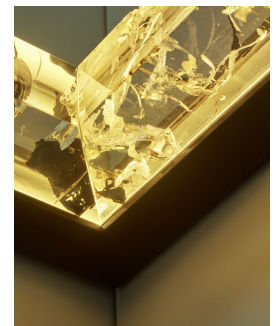

twentieth

Synthesis V Light

Tom Price

DESCRIPTION

Lighting from the Synthesis Series.

ADDITIONAL INFORMATION

DIMENSIONS:

H 11" x W 57.3" x D 33.15" (including mount)

MATERIALS:

Resin, Tar, Steel, Acrylic, LED