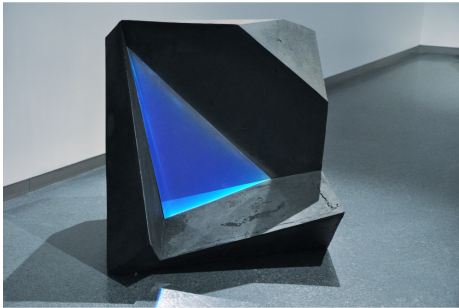

twentieth

Carbon Void Blue

Tom Price

DESCRIPTION

Sculpture from the Carbon Void Series.

ADDITIONAL INFORMATION

DIMENSIONS:

H 39.4" x W 39.4" x D 39.4"

MATERIALS:

Coal, Polyester Resin, Jesmonite, Wood