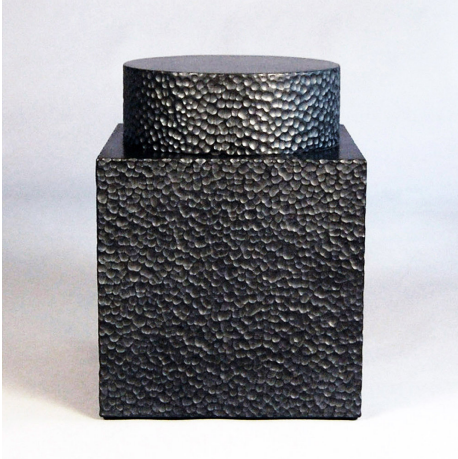

twentieth

Table #14

John Eric Byers

DESCRIPTION

This solid maple piece from John Eric Byers merges modern, simplified geometries with traditional craft, painstakingly hand carved and lacquered with a distinctive textured pattern to give a maximalist finish to a minimalist silhouette.

ADDITIONAL INFORMATION

MATERIAL

Solid Maple

FINISHES

Carved and blackened

DIMENSIONS

H 21" x Ø 16"