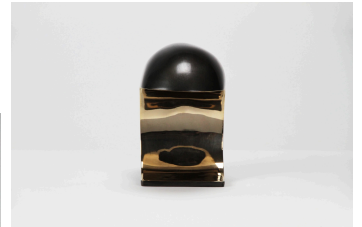

twentieth

Nautilus Study Desk Lamp Mini

Christopher Kreiling

DESCRIPTION

The Nautilus Desk Lamp in bronze or white bronze is the third and smallest addition to the Nautilus Series. It is cast bronze with a patinated exterior and a high polished interior. The high polished face will naturally patina over time. A 7W candelabra bulb is activated by a three-way touch sensor anywhere on the body. The cord is dark brown fabric covered. The lamp is signed on the back bottom. The Nautilus Desk Lamp works well in pairs and is the perfect size for a desk, cocktail tables, and consoles.

ADDITIONAL INFORMATION

DIMENSIONS

4" W x 8" D x 7" H

twentieth

sales@twentieth.net

323.904.1200

www.twentieth.net

MATERIALS

Cast Bronze, Patinated Exterior, Polished and Waxed Face

VARIATIONS

Polished and Patinated Bronze, Polished and Patinated Stainless Steel

ELECTRICAL

Fits a C7 bulb, with E12 bulb base

3-way US touch dimmer