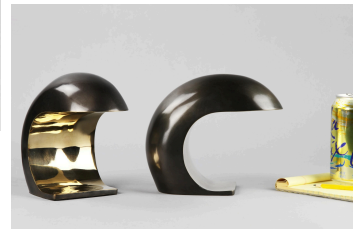

twentieth

Nautilus Study Desk Lamp Mini

Christopher Kreiling

DESCRIPTION

The Nautilus Desk Lamp in bronze or white bronze is the third and smallest addition to the Nautilus Series. It is cast bronze with a patinated exterior and a high polished interior. The high polished face will naturally patina over time. A 7W candelabra bulb is activated by a three-way touch sensor anywhere on the body. The cord is dark brown fabric covered. The lamp is signed on the back bottom. The Nautilus Desk Lamp works well in pairs and is the perfect size for a desk, cocktail tables, and consoles.

Cast Bronze, Patinated Exterior, Polished and Waxed Face

VARIATIONS

Polished and Patinated Bronze, Polished and Patinated Stainless Steel

ELECTRICAL

Fits a C7 bulb, with E12 bulb base

3-way US touch dimmer