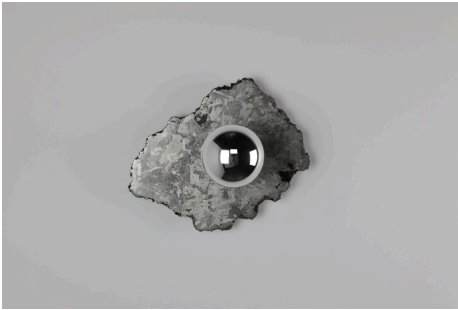

twentieth

Meteorite Sconce

Christopher Kreiling

DESCRIPTION

Bring a little piece of outer space into your interior space with this pair of galactic meteorite sconces. A large meteorite dated 5500 years old has been cross-sectioned and polished. The fixture comes with a pair of half chromed medium socket halogen light bulbs.

ADDITIONAL INFORMATION

DIMENSIONS

11" W x 5" D x 9" H

MATERIALS

Polished Meteor

ELECTRICAL

Medium bulb socket