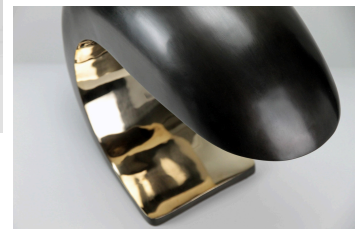

twentieth

Nautilus Study Table Lamp

Christopher Kreiling

DESCRIPTION

The Nautilus Study table lamp is inspired by Mid-Century Italian design. It is cast bronze and weighs up to 28 pounds. The outer shell has a blackened patina, and the face is high polished to a mirrored finish. The Nautilus illuminates by a three-way touch sensor anywhere on the body. The face, only being waxed, will take on the fingerprints of its owner. Time is noted by its markings and continually changing patina. A deep brown fabric covered cord is at the back bottom. A 60W medium base bulb is recommended. The Nautilus works well in pairs as bedside table lamps, on dining room consoles, as well as multiples on a bar top.

The Nautilus Study Table Lamp was featured on the cover and three pages of Ellen DeGeneres' 'Home' book.

ADDITIONAL INFORMATION

DIMENSIONS

7" W x 18" D x 16" H

MATERIALS

Cast Bronze, Patinated Exterior, Polished and Waxed Face

VARIATIONS

Polished and Patinated Bronze or Polished and Patinated Stainless Steel

ELECTRICAL

E26 bulb base

3-way US touch dimmer