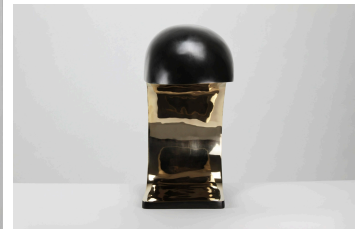

twentieth

Nautilus Study Table Lamp

Christopher Kreiling

DESCRIPTION

The Nautilus Study table lamp is inspired by Mid-Century Italian design. It is cast bronze and weighs up to 28 pounds. The outer shell has a blackened patina, and the face is high polished to a mirrored finish. The Nautilus illuminates by a three-way touch sensor anywhere on the body. The face, only being waxed, will take on the fingerprints of its owner. Time is noted by its markings and continually changing patina. A deep brown fabric covered cord is at the back bottom. A 60W medium base bulb is recommended. The Nautilus works well in pairs as bedside table lamps, on dining room consoles, as well as multiples on a bar top.

The Nautilus Study Table Lamp was featured on the cover and three pages of Ellen DeGeneres' 'Home' book.

ADDITIONAL INFORMATION

DIMENSIONS

7" W x 18" D x 16" H

MATERIALS

Cast Bronze, Patinated Exterior, Polished and Waxed Face

VARIATIONS

Polished and Patinated Bronze or Polished and Patinated Stainless Steel

ELECTRICAL

E26 bulb base

3-way US touch dimmer