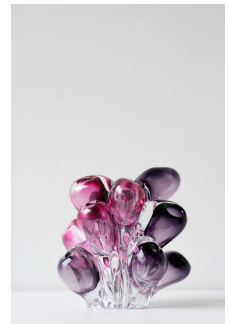

twentieth

Bloom Object

SKLO

DESCRIPTION

Organic sculptural compositions of multiple smaller pod-shapes fused together while hot to form large pieces. Bottoms are cut and polished. No two exactly alike. Three sizes, each size available in one color

9" H (Small)
14" H (Medium)
16" H (Large)

MATERIALS

Handblown Czech glass

VARIATIONS

Glass: Pink Palette (Small only), Olive Palette (Medium only), Blue Palette (Large only)

SPEC SHEETS