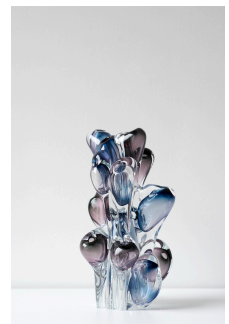

twentieth

Bloom Object

SKLO

DESCRIPTION

Organic sculptural compositions of multiple smaller pod-shapes fused together while hot to form large pieces. Bottoms are cut and polished. No two exactly alike. Three sizes, each size available in one color

9" H (Small)
14" H (Medium)
16" H (Large)

MATERIALS

Handblown Czech glass

VARIATIONS

Glass: Pink Palette (Small only), Olive Palette (Medium only), Blue Palette (Large only)

SPEC SHEETS