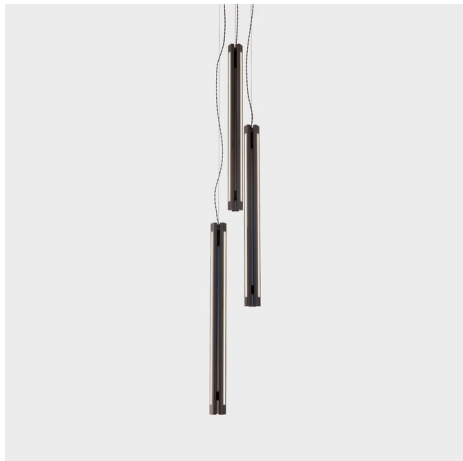

## Bundle Pendant

AlexAllen Studio

### DESCRIPTION

Endlessly scalable.

The Bundle Collection is a series of fixtures made up of vertical luminaires. The light sources point outward, emitting a soft glow in all directions. The forms are endlessly scalable and can be customized for any environment. A variety of metal finishes add allure to the minimal form. Bundle x6 consists of 6 vertical elements arranged around a central point and comes in three lengths. Made in Brooklyn.