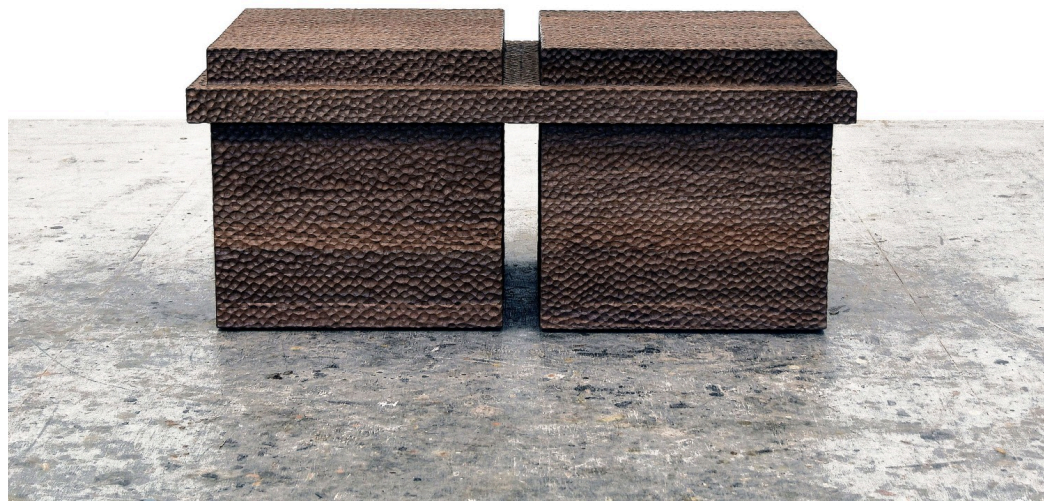

twentieth

B2 Bench

John Eric Byers

DESCRIPTION

This solid maple bench from John Eric Byers merges modern, simplified geometries with traditional craft, painstakingly hand-carved and lacquered with a distinctive textured pattern to give a maximalist finish to a minimalist silhouette.

ADDITIONAL INFORMATION

BW SERIES

MATERIAL

Solid walnut

twentieth

sales@twentieth.net

323.904.1200

www.twentieth.net

FINISH

Carved and Laquered

DIMENSIONS

16" x 18" x 36"