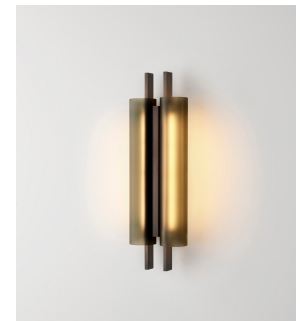

twentieth

Volant Double Wall Light

DESCRIPTION

Volant features solid brass bars, paired with textured, tubular formed-glass elements, creating a statement luminaire. This delicate light creates an equilibrium between the different materials and offers a beautifully soft level of luminosity.

Volant's architectural nature allow the fixture to span across

a plethora of interior spaces. The solid brass bars are individually machined with the luminaire defined by a white glass diffuser which is pinned in-place to the solid brass bar. Textured tubular glass elements are balanced on the same pins creating a uniquely formed illumination.