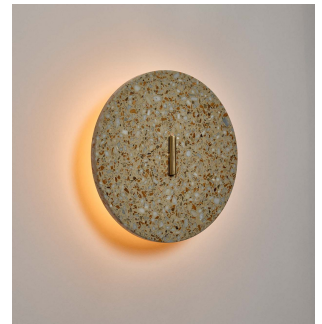

## Pith Sconce Terrazzo

Roll & Hill

### DESCRIPTION

A versatile design that casts a warm, subtle, light. Pith is crafted to wash any wall in a soft ombre. Available in a variety of materials and colors with an elegant unlacquered brass toggle or thumb nut. Pith is perfect for both indoor and outdoor settings.

### ADDITIONAL INFORMATION

- Lead Time: 12 week
- L 9in/22.9cm x W 9in/22.9cm D 2.75in / 7cm
- Materials: Brass, Aluminum, Acrylic

twentieth

[sales@twentieth.net](mailto:sales@twentieth.net)

323.904.1200

[www.twentieth.net](http://www.twentieth.net)