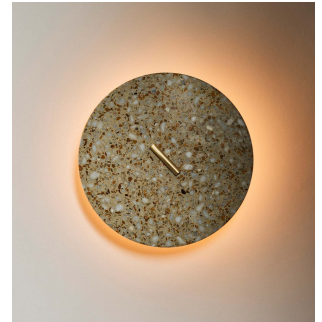

## Pith Sconce Terrazzo

Roll & Hill

### DESCRIPTION

A versatile design that casts a warm, subtle, light. Pith is crafted to wash any wall in a soft ombre. Available in a variety of materials and colors with an elegant unlacquered brass toggle or thumb nut. Pith is perfect for both indoor and outdoor settings.

### ADDITIONAL INFORMATION

- Lead Time: 12 week
- L 9in/22.9cm x W 9in/22.9cm D 2.75in / 7cm
- Materials: Brass, Aluminum, Acrylic

twentieth

[sales@twentieth.net](mailto:sales@twentieth.net)

323.904.1200

[www.twentieth.net](http://www.twentieth.net)