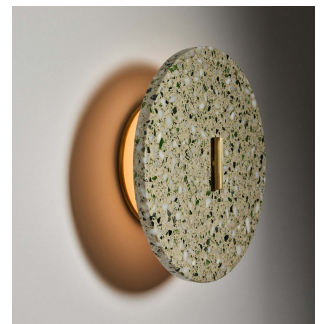

## Pith Sconce Terrazzo

Roll & Hill

### DESCRIPTION

A versatile design that casts a warm, subtle, light. Pith is crafted to wash any wall in a soft ombre. Available in a variety of materials and colors with an elegant unlacquered brass toggle or thumb nut. Pith is perfect for both indoor and outdoor settings.

### ADDITIONAL INFORMATION

- Lead Time: 12 week
- L 9in/22.9cm x W 9in/22.9cm D 2.75in / 7cm
- Materials: Brass, Aluminum, Acrylic

twentieth

[sales@twentieth.net](mailto:sales@twentieth.net)

323.904.1200

[www.twentieth.net](http://www.twentieth.net)