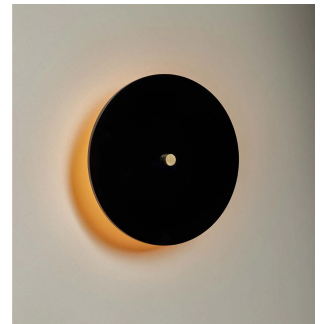

twentieth

Pith Sconce

Roll & Hill

DESCRIPTION

A versatile design that casts a warm, subtle, light. Pith is crafted to wash any wall in a soft ombre. Available in a variety of materials and colors with an elegant unlacquered brass toggle or thumb nut. Pith is perfect for both indoor and outdoor settings.

ADDITIONAL INFORMATION

- Lead Time: 12 week
- L 9in/22.9cm x W 9in/22.9cm D 2.75in / 7cm
- Materials: Brass, Aluminum, Acrylic

twentieth

sales@twentieth.net

323.904.1200

www.twentieth.net

- UL/Outdoor wet rated