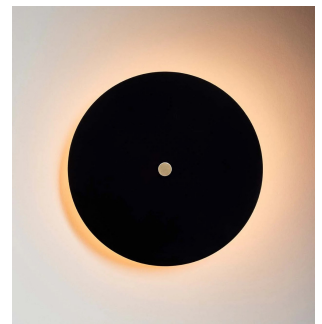

twentieth

Pith Sconce

Roll & Hill

DESCRIPTION

A versatile design that casts a warm, subtle, light. Pith is crafted to wash any wall in a soft ombre. Available in a variety of materials and colors with an elegant unlacquered brass toggle or thumb nut. Pith is perfect for both indoor and outdoor settings.

ADDITIONAL INFORMATION

- Lead Time: 12 week
- L 9in/22.9cm x W 9in/22.9cm D 2.75in / 7cm
- Materials: Brass, Aluminum, Acrylic

twentieth

sales@twentieth.net

323.904.1200

www.twentieth.net

- UL/Outdoor wet rated