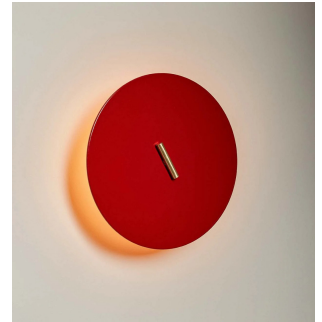

twentieth

Pith Sconce

Roll & Hill

DESCRIPTION

A versatile design that casts a warm, subtle, light. Pith is crafted to wash any wall in a soft ombre. Available in a variety of materials and colors with an elegant unlacquered brass toggle or thumb nut. Pith is perfect for both indoor and outdoor settings.

ADDITIONAL INFORMATION

- Lead Time: 12 week
- L 9in/22.9cm x W 9in/22.9cm D 2.75in / 7cm
- Materials: Brass, Aluminum, Acrylic

twentieth

sales@twentieth.net

323.904.1200

www.twentieth.net

- UL/Outdoor wet rated