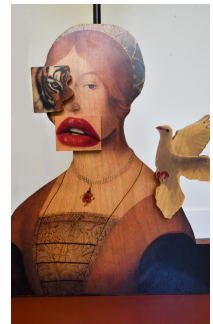

twentieth

Lucrezia

Mattia Biagi

DESCRIPTION

Wooden collage lamp.

ADDITIONAL INFORMATION

25" W x 20" D x 33" H.