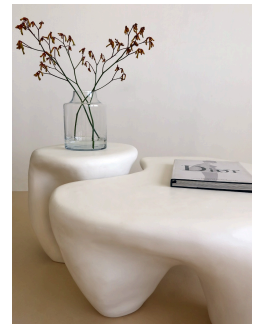

twentieth

Canyon Coffee Table

Jan Ernst

DESCRIPTION

The work is influenced by his fascination with natural structures such as corals, fungi, and geological formations. The designs have evolved into functional art and sculptural furniture expressed mainly through ceramics and gypsum and bronze. Jan Ernst's work takes on an experimental approach, as he prefers making bespoke pieces by hand. His organic design stems from his abstract understanding of form and space and deep connection with the natural world.