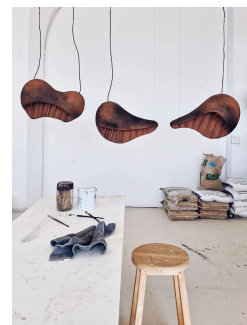

twentieth

Coy Pendant

Jan Ernst

DESCRIPTION

Inquire for details and pricing.

ADDITIONAL INFORMATION

500mm W x 400mm H

twentieth