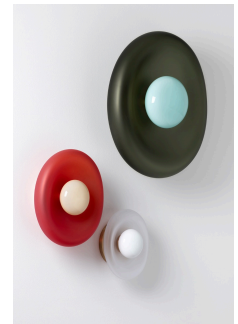

twentieth

Pillow Sconce/Ceiling

SKLO

DESCRIPTION

Lit spheres of glass are nestled into a curving recess in a larger frosted pillow of glass. Each of the two shapes is available in three colors, allowing for a multitude of possible combinations. The soft organic geometry of the Pillow Sconces lends an approachable whimsy; the relationship between the smooth, smaller glass shape inside the concave, frosted outer glass adds an intriguing complexity. Available in three sizes.

ADDITIONAL INFORMATION

Dimensions:

- Small - 6.5" W x 7.5" H x 4" Projected

twentieth

sales@twentieth.net

323.904.1200

www.twentieth.net

- Medium - 8.5" W x 10.5" H x 5" Projected
- Large - 13" W x 16" H x 7" Projected