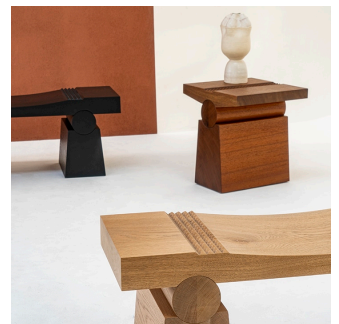

twentieth

Tribe Bench

OKHA

ADDITIONAL INFORMATION

Dimensions (single): 43.7W x 15.7D x 16.9H

Dimensions (double): 71.7W x 15.7D x 16.9H