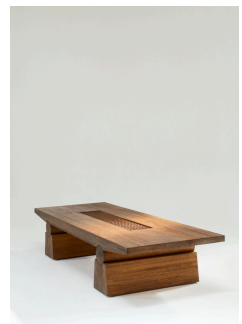

twentieth

Tribe Coffee Table

OKHA

ADDITIONAL INFORMATION

Dimensions: 70.9W x 26.8D x 13.8H

Materials: Ash, Oiled Iroko, French Oak