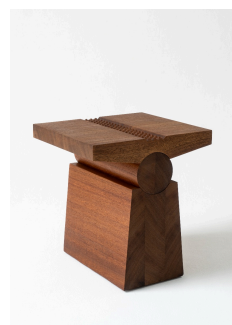

twentieth

Tribe 1 Side Table

OKHA

ADDITIONAL INFORMATION

Dimensions: 18.1W x 18.1D x 19.7H

Materials: Ash, Oiled Iroko, French Oak