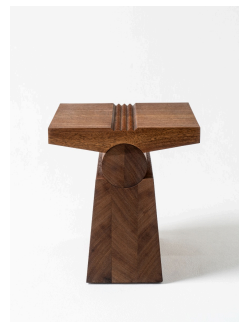

## Tribe 1 Side Table

OKHA

### DESCRIPTION

TRIBE transmits primal resonance within a polished surface, but its character is strikingly organic.

The base of each design is a stacked system of brutalist simplicity and mass, topped with a horizontal plane for the tabletop or seat. Running throughout all designs is a perfectly carved banded motif of pyramidic studding, emblematic of tribal markings, carvings, body scarification and also of Punk paraphernalia and hardware.