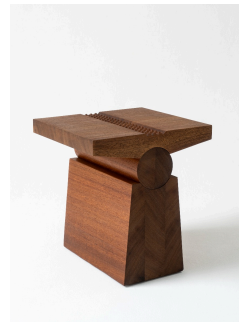

## Tribe 1 Side Table

OKHA

### DESCRIPTION

TRIBE transmits primal resonance within a polished surface, but its character is strikingly organic.

The base of each design is a stacked system of brutalist simplicity and mass, topped with a horizontal plane for the tabletop or seat. Running throughout all designs is a perfectly carved banded motif of pyramidic studding, emblematic of tribal markings, carvings, body scarification and also of Punk paraphernalia and hardware.