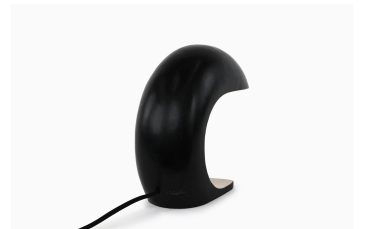

twentieth

Nautilus Study Desk Lamp

Christopher Kreiling

DESCRIPTION

Designed, produced and hand-finished in Los Angeles, CA

ADDITIONAL INFORMATION

Dimensions:

Height: 11 in (27.94 cm)

Width: 6.5 in (16.51 cm)

Depth: 12 in (30.48 cm)

Power Source: Plug-in

Color Options: Bronze or Stainless Steel

Power Source: Plug-in