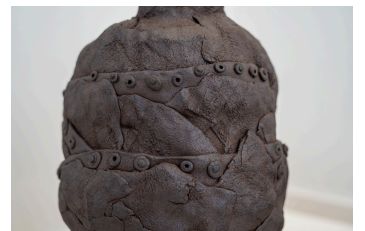

twentieth

Open No. 41

Lois Samuels

DESCRIPTION

Materials: Ceramic.

ADDITIONAL INFORMATION

Dimensions:

8" L x 8" W x 17" W