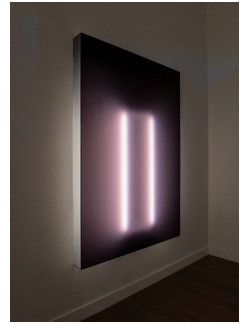

twentieth

Dark Portal

Daniele Albright

DESCRIPTION

Influenced by the Los Angeles based Light and Space art movement, Lumalights combine color saturation and illumination to produce atmospheric installations. Various opacities and transparencies of material, light and color are layered to create visual resonance. Compositions can range from subtle and fluid monochromatic gradients to strikingly vivid and vibrant interactions of pure color.

DIMENSIONS

Custom Sizes and Configurations

Shown: 68" H x 48" W x 4" D

LIGHTING

Bulbs are 110V dimmable LED with an internal transformer.