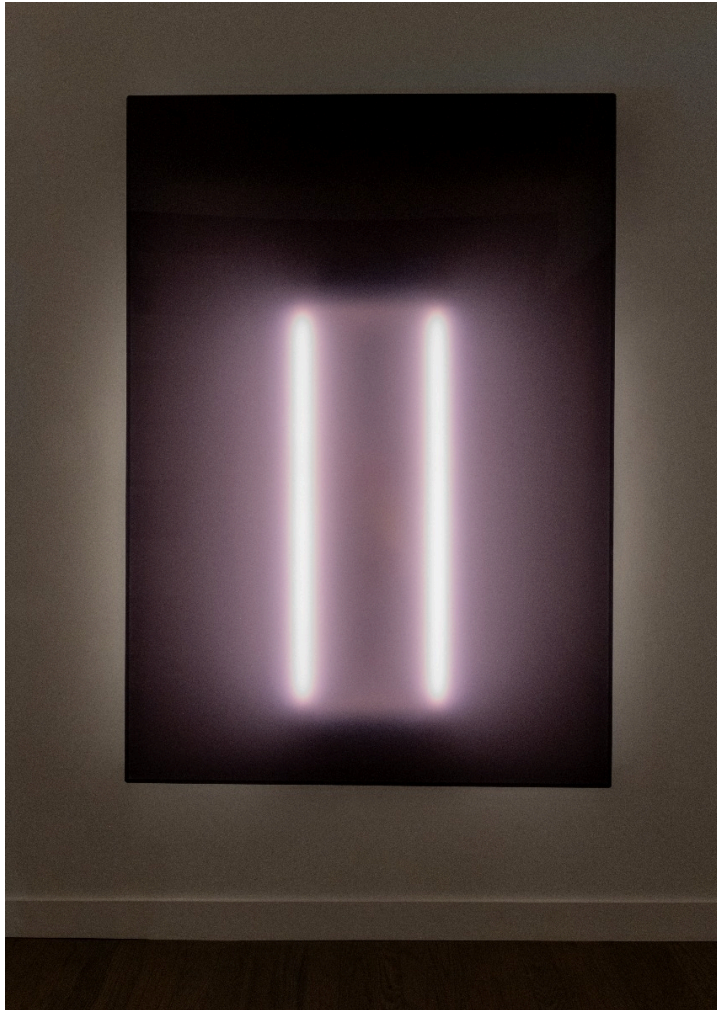

twentieth

Dark Portal

Daniele Albright

DESCRIPTION

Influenced by the Los Angeles based Light and Space art movement, Lumalights combine color saturation and illumination to produce atmospheric installations. Various opacities and transparencies of material, light and color are layered to create visual resonance. Compositions can range from subtle and fluid monochromatic gradients to strikingly vivid and vibrant interactions of pure color.

ADDITIONAL INFORMATION

IN STOCK AND CUSTOM MADE TO ORDER

MATERIALS

twentieth

sales@twentieth.net

323.904.1200

www.twentieth.net

Hand-Formed Acrylic, Dimmable LED Light

DIMENSIONS

Custom Sizes and Configurations

Shown: 68" H x 48" W x 4" D

LIGHTING

Bulbs are 110V dimmable LED with an internal transformer.