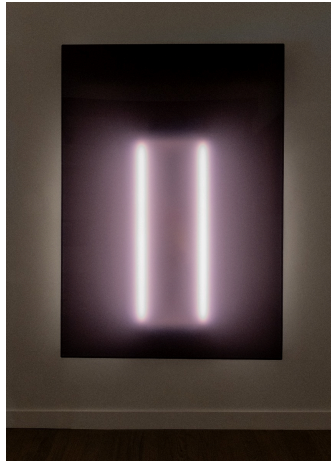

twentieth

Dark Portal

Daniele Albright

DESCRIPTION

Influenced by the Los Angeles based Light and Space art movement, Lumalights combine color saturation and illumination to produce atmospheric installations. Various opacities and transparencies of material, light and color are layered to create visual resonance. Compositions can range from subtle and fluid monochromatic gradients to strikingly vivid and vibrant interactions of pure color.

ADDITIONAL INFORMATION

IN STOCK AND CUSTOM MADE TO ORDER

MATERIALS

Hand-Formed Acrylic, Dimmable LED Light

DIMENSIONS

Custom Sizes and Configurations

Shown: 68" H x 48" W x 4" D

LIGHTING