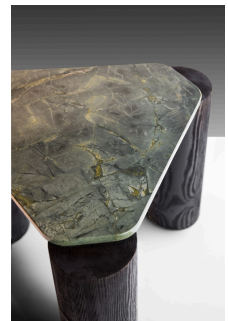

twentieth

Magnifico Side Table

DESCRIPTION

OKHA's diverse design repertoire is keenly focused on purity of form and a high regard for noble materials, traditional artisanal and hand-crafted techniques. OKHA's creative direction and DNA is clearly stated in its bespoke, limited series works and its production furniture collection.

Each design focuses on an essential statement of line, the resonance of natural materials and the desire to gracefully hold space via a taut and articulate silhouette. The resulting works arrive at a provocative junction of contemporary design and the manifestation of a distinctly personal expression.

OKHA MANIFESTO

ADDITIONAL INFORMATION

MATERIALS

Marble, Wood

VARIATIONS

Wood: Natural Ash, Chalked Ash, Carbon Ash, Dark Java Ash, Mocca Ash, Natural Walnut Marble: Nero Marquina, Carrara, Calacatta, Travertine