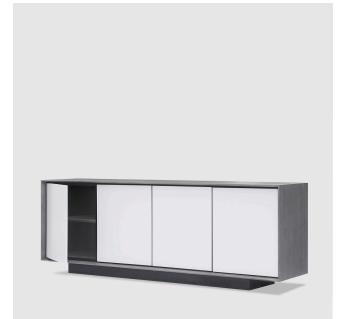

twentieth

Omega Server

DESCRIPTION

OKHA's diverse design repertoire is keenly focused on purity of form and a high regard for noble materials, traditional artisanal and hand-crafted techniques. OKHA's creative direction and DNA is clearly stated in its bespoke, limited series works and its production furniture collection.

Each design focuses on an essential statement of line, the resonance of natural materials and the desire to gracefully hold space via a taut and articulate silhouette. The resulting works arrive at a provocative junction of contemporary design and the manifestation of a distinctly personal expression.

OKHA MANIFESTO