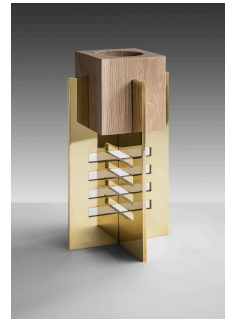

twentieth

Stellar Candlestick

DESCRIPTION

OKHA's diverse design repertoire is keenly focused on purity of form and a high regard for noble materials, traditional artisanal and hand-crafted techniques. OKHA's creative direction and DNA is clearly stated in its bespoke, limited series works and its production furniture collection.

Each design focuses on an essential statement of line, the resonance of natural materials and the desire to gracefully hold space via a taut and articulate silhouette. The resulting works arrive at a provocative junction of contemporary design and the manifestation of a distinctly personal expression.

OKHA MANIFESTO

ADDITIONAL INFORMATION

MATERIALS

Wood, Metal

VARIATIONS

Wood: Natural Ash, Chalked Ash, Carbon Ash, Dark Java Ash, Mocca Ash Metal: Electro Polished Stainless Steel, Polished Brass, Gun Metal Stainless Steel

DIMENSIONS

Stellar A | 6.3W x 6.3D x 12.4H in

Stellar B | 6.3W x 6.3D x 12.4H in Stellar C | 6.3W x 6.3D x 12.4H in Stellar D | 6.3W x 6.3D x 12.4H in