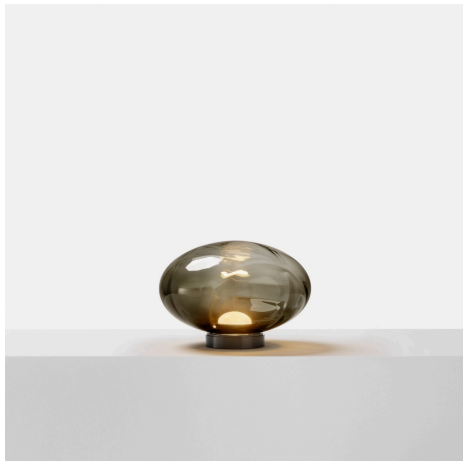

twentieth

Aeris Table Lamp

Ross Gardam

DESCRIPTION

Inspired by the ethereal beauty of clouds, Aeris embodies softness and lightness, crafting an ethereal table lamp. The mouth blown glass cloud is paired with an architecturally crafted brass base.

Available in four distinctive tones, each variation transforms the fixture's presence in a unique way: a soft white glow, the warmth of the morning sun, the subtle shimmer of a silver lining. Every cloud carries its own delicate texture, formed naturally in the glassblowing process, diffusing light into a gentle, ambient glow.

ADDITIONAL INFORMATION

MATERIALS: Treated Brass, Glass

DIMENSIONS: Ø 9.7" H 6.7"

FINISH OPTIONS: Frosted Black, Frosted Clear, White, Brushed Brass, Brushed Blackened Brass, Brushed Bronze Brass

LAMPING: 230V - 4W AC LED MODULE 2700K WARM WHITE, DIMMABLE.