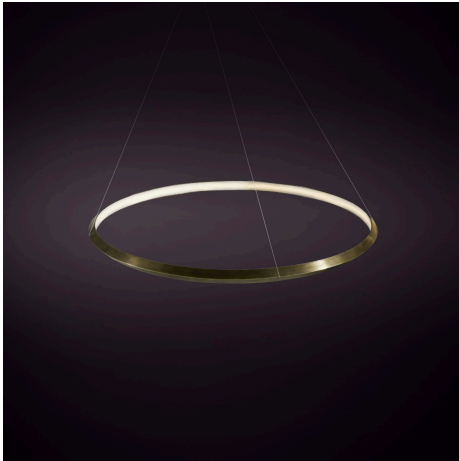

twentieth

Oracle Single

Christopher Boots

DESCRIPTION

In Classical Antiquity, an Oracle was both a place and a person through which worlds seen and unseen could momentarily touch.

Linking realms, the Oracle channeled the mysteries of the Gods for human illumination.

ORACLE takes its form from this other-worldly communication.

ADDITIONAL INFORMATION

MATERIALS

Brass

FINISH

Aged Brass, Brushed Brass, Hand Rubbed Brass, Dark Bronze, Mottled Patina

FIXTURE

Oracle Single 600-in: Ø 23.6 x 2.2 "; 36W

Oracle Single 900-in Ø 35.4 x 2.2 "; 54W

Oracle Single 1200-in Ø 47.2 x 2.2 "; 72W

LAMPING

24V LED WW 2700K

VOLTAGE

24V DC

SUSPENSION

A-CAB: Angled Cable

V-CAB Vertical Cable

CANOPY

RFM: Round Flush Medium

RFL: Round Flush Large

RSM: Round Surface Medium

RSL: Round Surface Large

LFL: Linear Flush Large

LSL Linear Surface Large