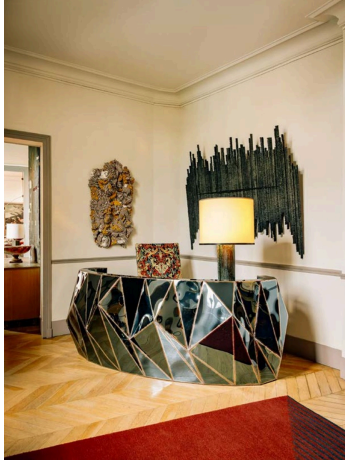

twentieth

Rough Split Reception Desk

Julian Mayor

DESCRIPTION

Julian Mayor's process utilizes both digital design and traditional fabrication. Each piece recasts technology as sculpture.

ADDITIONAL INFORMATION

MATERIALS

Welded Mirror Polish Stainless Steel

DIMENSIONS

W237cm x D82cm x H90cm (Desk Height 77cm)

EDITION

Limited