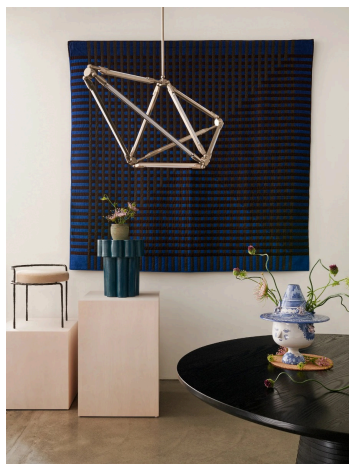

Shy 17

Bec Brittain

DESCRIPTION

SHY creates a form with lines of light; thin LED tubes, with their spare beauty, define the edges of its shape. Thus, the function of the piece and its form are inseparable, and the ethereal quality of the LEDs is balanced by the warmth of the brass. SHY's modular hardware lends itself to a myriad of configurations, both standard, and custom, producing new shapes according to what space demands.

CATALOG

ADDITIONAL INFORMATION

MATERIALS

Finished Brass

FINISH

Brushed Brass, Oil-Rubbed Bronze, Satin Nickel, Nickel Brass Contrast

Special Order Finishes: Polished Brass, Medium Antique Brass, Polished Nickel, Dark Pewter, Polished Black Nickel, Polished Copper, Smoky Copper (10% upcharge applies)