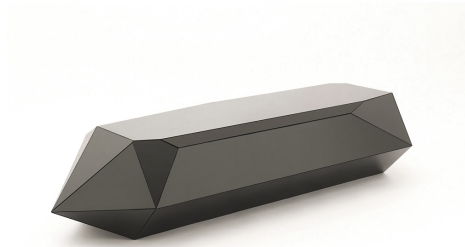

# twentieth

### DESCRIPTION

With a tongue in cheek name that stands for Big Black Crystal, among other things, the BBC is based on a large black crystal found in Brazil while attending an ayahuasca ceremony. Blending hippy trippy references with a minimalist aesthetic sensibility resulted in this enigmatic sculptural form.

#### MATERIALS

Hematite Black Mirror, Wood

#### DIMENSIONS

16.5" x 25" x 75" (41.9 x 63.5 x 190.5 cm)