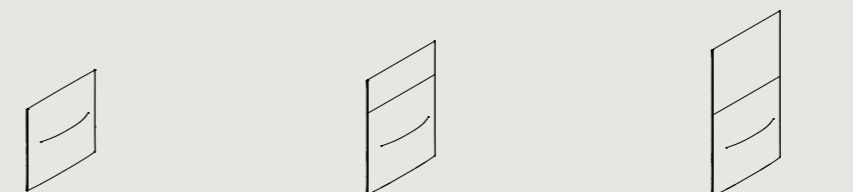

DWELL - CONFIGURATIONS - INTEGRATED TABLES

T-H
INTEGRATED TABLE
HALF
W 330 D 630 H 58

T-F
INTEGRATED TABLE
FULL
W 660 D 630 H 58

T-C
INTEGRATED TABLE
CORNER
W 660 D 645 H 58

DWELL - CONFIGURATIONS - JOINING OPTIONS

JOINER LEG
JL

JOINER CORNER
JC

DWELL - CONFIGURATIONS - LEG / ARMS

LEG
L
D 740 H 440

ARM
A
D 740 H 740

MID ARM
MA
D 740 H 1020

HIGH ARM
HA
D 740 H 1300

CORNER ARM
CA
D 740 H 740