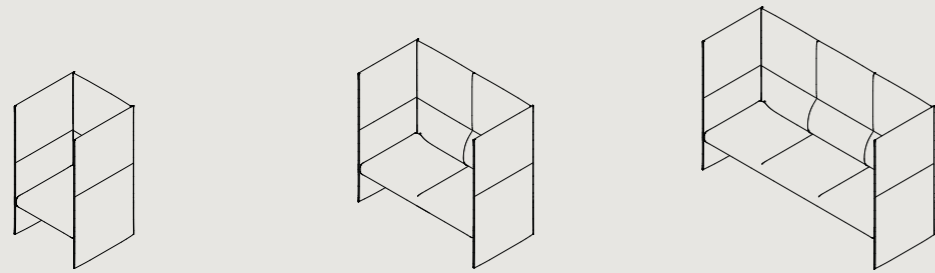

DML2
W 1450 D 740 H 1020 S 440

DML3
W 2110 D 740 H 1020 S 440

DWELL MID-BACK - LOUNGE WITH EXTENDED ARM- BENCH SEAT

DMEL1-S/W-R/L*
W 790 D 1115/1190 H 1020 S 440

DMEL2-S/W-R/L*
W 1450 D 1115/1190 H 1020 S 440

DMEL3-S/W-R/L*
W 2110 D 1115/1190 H 1020 S 440

DWELL HIGH-BACK - LOUNGE- BENCH SEAT

DHL1
W 790 D 740 H 1300 S 440

DHL2
W 1450 D 740 H 1300 S 440

DHL3
W 2110 D 740 H 1300 S 440

DWELL HIGH-BACK - BACK ONLY WITH EXTENDED ARM - BENCH SEAT