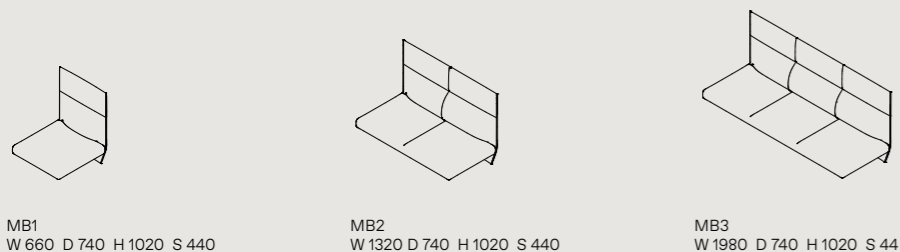

O2
W 1320 D 660 H 440

O3
W 1980 D 660 H 440

O4
W 2640 D 660 H 440

DWELL - CONFIGURATIONS - LOW-BACKS

B1
W 660 D 740 H 740 S 440

B2
W 1320 D 740 H 740 S 440

B3
W 1980 D 740 H 740 S 440

B4
W 2640 D 740 H 740 S 440

*R or L refers to Right or Left arm location. Arm location is defined while sitting on lounge.
Dimensions shown are indicative. For projects requiring specific dimensions, please get in contact.

DWELL - CONFIGURATIONS - MID-BACKS