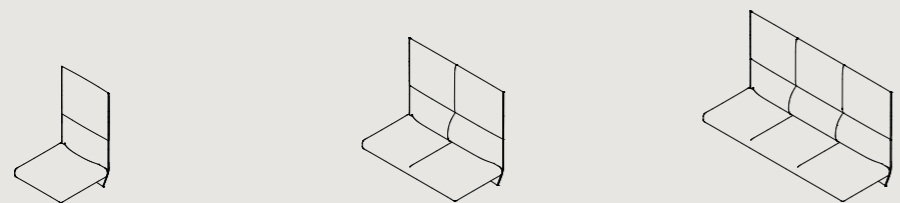

O2
W 1320 D 660 H 440

O3
W 1980 D 660 H 440

O4
W 2640 D 660 H 440

DWELL - CONFIGURATIONS - LOW-BACKS

B1
W 660 D 740 H 740 S 440

B2
W 1320 D 740 H 740 S 440

B3
W 1980 D 740 H 740 S 440

B4
W 2640 D 740 H 740 S 440

*R or L refers to Right or Left arm location. Arm location is defined while sitting on lounge.
Dimensions shown are indicative. For projects requiring specific dimensions, please get in contact.

DWELL - CONFIGURATIONS - MID-BACKS

MB1
W 660 D 740 H 1020 S 440

MB2
W 1320 D 740 H 1020 S 440

MB3
W 1980 D 740 H 1020 S 44

DWELL - CONFIGURATIONS - HIGH-BACKS

HB1
W 660 D 740 H 1300 S 440

HB2
W 1320 D 740 H 1300 S 440

HB3
W 1980 D 740 H 1300 S 440

DWELL - CONFIGURATIONS - INTEGRATED TABLES

T-H
INTEGRATED TABLE
HALF
W 330 D 630 H 58

T-F
INTEGRATED TABLE
FULL
W 660 D 630 H 58

T-C
INTEGRATED TABLE
CORNER
W 660 D 645 H 58

DWELL - CONFIGURATIONS - JOINING OPTIONS