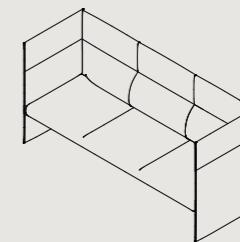

DEA3-IND-S/W-R/L*
W 2110 D 1115/1190 H 740 S 440

DWELL LOW-BACK - LOUNGE WITH EXTENDED ARM- BENCH SEAT

DEL1-S/W-R/L*
W 790 D 1115/1190 H 740 S 440

DEL2-S/W-R/L*
W 1450 D 1115/1190 H 740 S 440

DEL3-S/W-R/L*
W 2110 D 1115/1190 H 740 S 440

DWELL LOW-BACK - LOUNGE WITH EXTENDED ARM- INDIVIDUAL SEAT

DEL2-S/W-IND-R/L*
W 1450 D 1115/1190 H 740 S 440

DEL3-S/W-IND-R/L*
W 2110 D 1115/1190 H 740 S 440

DWELL MID-BACK - LOUNGE- BENCH SEAT

DML1
W 790 D 740 H 1020 S 440

DML2
W 1450 D 740 H 1020 S 440

DML3
W 2110 D 740 H 1020 S 440

DWELL MID-BACK - LOUNGE WITH EXTENDED ARM- BENCH SEAT

DMEL1-S/W-R/L*
W 790 D 1115/1190 H 1020 S 440

DMEL2-S/W-R/L*
W 1450 D 1115/1190 H 1020 S 440