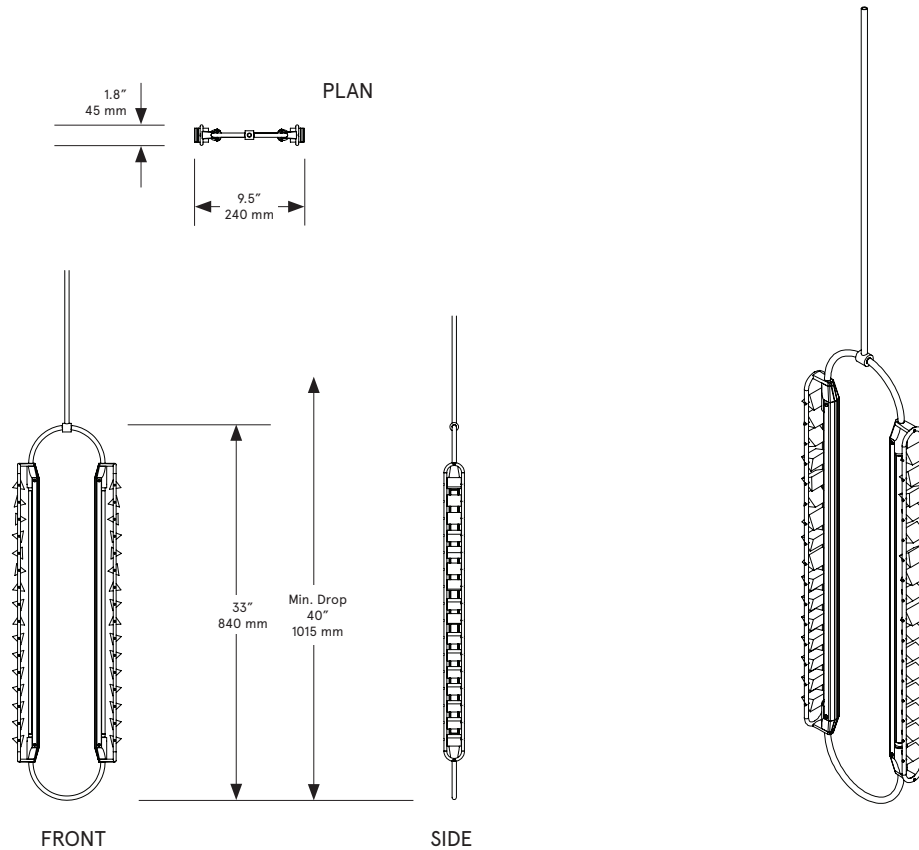

Phaedra Pendant 33

Lead Time

14 - 16 weeks

Dimensions

9.5 inch x 1.8 inch x 33 inch H
240 mm x 45 mm x 840 mm H

Weight

10 lb / 4.5 kg

LED Illumination

24 VDC T5 LED tube
2700 Kelvin
90 CRI

Electrical

Wattage: 12 Watt
Lumens: 960 Lumens
110 - 240 VAC
277 VAC upon request

Installation - Standard

Locally mounted driver
120V Dimming: C-L (Lutron) switching
240V Dimming: 0-10V wireless (Lutron Pico)
Canopy: 8 x 1.6255 inch (203 x 41 mm) round
in matching metal finish

Installation - Alternate

Remotely mounted driver
120V Dimming: C-L (Lutron) switching
240V Dimming: 0-10V hardwired
Canopy: 5 x 0.25 inch (127 x 6 mm) round
in matching metal finish

Please inquire for detailed electrical specs

Suspension / Wiring

1/8 IP all-thread stem clad in brass tubing
with matching metal finish up to 35 inch /
890 mm length included with fixture.
Length up to 95 inches / 2415 mm available
for additional cost.

Materials

Finished Brass
Clear Glass Prism

Standard Finishes

Brushed Brass
Oil-Rubbed Bronze
Satin Nickel
Nickel Brass Contrast

Special Order Finishes

Polished Brass
Polished Nickel
Dark Pewter
Polished Black Nickel
Polished Copper
Smoky Copper
Medium Antique Brass