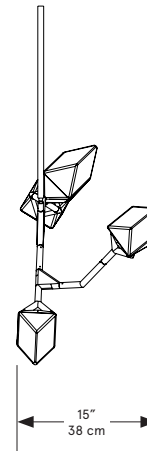

FRONT

SIDE

PLAN

Seed 4.1

Lead Time

14 - 16 weeks

Dimensions

49 inch x 15 inch x 23 inch H
124 cm x 38 cm x 58 cm H

Wiring

Direct 120 / 240 VAC line voltage connection
Requires an Electronic Low-Voltage dimmer switch

Canopy

5 x 0.25 inch (127 x 6 mm) round in matching metal finish

Suspension

1/8 IP all-thread stem clad in brass tubing with matching metal finish up to 35 inch / 890 mm length included with fixture. Length up to 95 inches / 2415 mm available for additional cost.