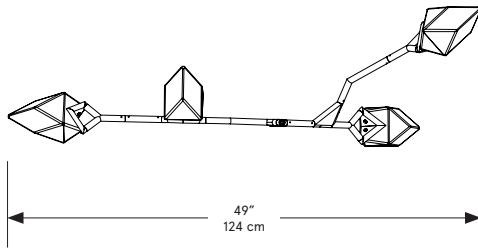

FRONT

SIDE

PLAN

Seed 4.1

Lead Time

14 - 16 weeks

Dimensions

49 inch x 15 inch x 23 inch H
124 cm x 38 cm x 58 cm H

Wiring

Direct 120 / 240 VAC line voltage connection
Requires an Electronic Low-Voltage dimmer switch

Canopy

5 x 0.25 inch (127 x 6 mm) round in matching metal finish

Suspension

1/8 IP all-thread stem clad in brass tubing with matching metal finish up to 35 inch / 890 mm length included with fixture. Length up to 95 inches / 2415 mm available for additional cost.