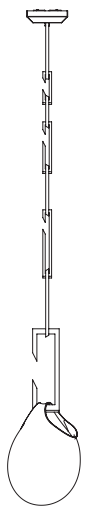

NEPENTHES TENDRIL

(SMALL)

SPECIFICATIONS	OPTIONS	ADDITIONAL INFORMATION	WARRANTY
<p>ORDERING CODE NEP.TEN.S</p> <p>LAMP G4 12V LED 2.5W 2700K</p> <p>LUMENS 300 LM</p> <p>VOLTAGE 12V DC</p> <p>WATTS 5 W</p> <p>WEIGHT Approx. 7.5 kg</p> <p>INCLUSIONS Power Supply Unit x 60W</p> <p>EXCLUSIONS User Interface, Dimmer Unit</p>	<p>FINISHES</p> <p>AB Aged Brass BB Brushed Brass HRB Hand Rubbed Brass DB Dark Bronze MP Mottled Patina VER Verdigris PB Polished Brass CP Copper CR Chrome SN Satin Nickel 24K 24K Gold</p> <p>CANOPY</p> <p>C-250-FM* Chain 250 Flush C-280-FM† Chain 280 Flush C-250-SM* Chain 250 Surface C-280-SM† Chain 280 Surface</p> <p>* Remote Power Supply † Integral Power Supply <i>Refer to canopy specification guide</i></p>	<ul style="list-style-type: none"> Nepenthes Tendril is a solid fixture that will require very little maintenance over the years. If your Nepenthes Tendril is treated with care, it will shine brightly for many years to come. Contact us for custom variations. Installation should only be undertaken by a qualified professional. 	<ul style="list-style-type: none"> 5 Years Fixture 5 Years Power Supply Unit 3 Years LED
<p>   </p>		<p><i>Fig 1. – Front view</i></p>	<p><i>Fig 2. – Side view</i></p>

250MM / 9.8"

1500MM / 59.0"

180MM / 7.0"

1500MM / 59.0"