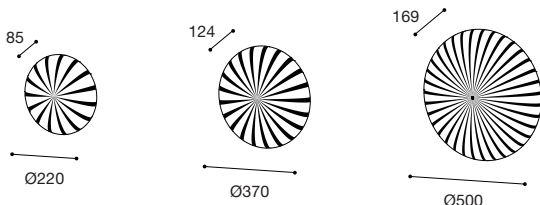

FILIGRANA WALL/CEILING LAMP

Ø220 / Ø370 / Ø500

Sebastian Wrong

Type
Wall/Ceiling Lamp

Design
2026

An extension of the Filigrana Light series, the new Filigrana Wall & Ceiling Light crafted from mouthblown, acid-etched glass, coloured stripes are rolled into the surface of each shade, creating the collection's signature candy-cane pattern. Featuring a single sculptural form, the light can be installed as either a wall or ceiling fixture, offering flexibility without compromising its character.

Dimensions

Wall/Ceiling lamp Ø220 : Ø220mm × H85mm
 Wall/Ceiling lamp Ø370 : Ø370mm × H124mm
 Wall/Ceiling lamp Ø500 : Ø500mm × H169mm

Weight

1.24 kg
 2.16 kg
 3.58 kg

Materials

Lamp : Glass Red Canes
 Bracket : Flame retardant polycarbonate