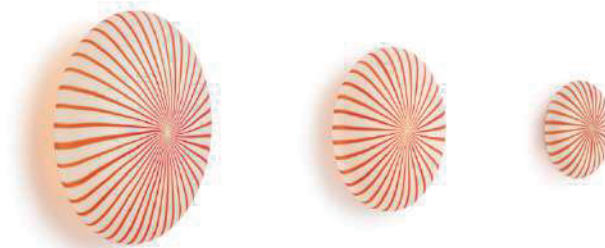

FILIGRANA WALL/CEILING LAMP

Ø220 / Ø370 / Ø500

Sebastian Wrong

Type
Wall/Ceiling Lamp

Design
2026

An extension of the Filigrana Light series, the new Filigrana Wall & Ceiling Light crafted from mouthblown, acid-etched glass, coloured stripes are rolled into the surface of each shade, creating the collection's signature candy-cane pattern. Featuring a single sculptural form, the light can be installed as either a wall or ceiling fixture, offering flexibility without compromising its character.

Dimensions

Wall/Ceiling lamp Ø220 : Ø220mm × H85mm
 Wall/Ceiling lamp Ø370 : Ø370mm × H124mm
 Wall/Ceiling lamp Ø500 : Ø500mm × H169mm

Weight

1.24 kg
 2.16 kg
 3.58 kg

Materials

Lamp : Glass Red Canes
 Bracket : Flame retardant polycarbonate

Lamp Colour

 Red Canes

Bracket Colour

 Black Matt

Supply Voltage

110V-240V AC, 50-60Hz

Light Function

Diffused