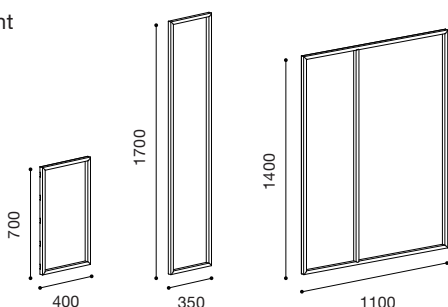

THE ORIGINAL MAYA WALL LAMP

NO.2 / NO.3 / NO.4

Luiza Guidi

Type
Wall Light

Design
2026

A collection of light sculptures that ignite the imagination, bringing a new dimension to the wall.

Switching them on becomes an experience in itself, as the light responds intuitively to movement. The Original Maya Collection reinterprets sunlight, allowing it to move and breathe freely in space.

Dimensions

Wall lamp NO.2 : L700mm × W400mm × H32mm
 Wall lamp NO.3 : L1700mm × W350mm × H32mm
 Wall lamp NO.4 : L1400mm × W1100mm × H32mm

Weight

1.5 kg
 3.0 kg
 4.0 kg

Materials

Wall Lamp : Aluminum
 Cable : Type C to Type C Black
 Textile Braided Sleeve cable

Light Source Type

SMD LED

Ingress Protection Rating

IP20

Dimmable

Hand Dimmer

Packaging Dimensions

Wall lamp NO.2 :
 L830mm × D510mm × H120mm
 Wall lamp NO.3 :
 L1805mm × D460mm × H120mm
 Wall lamp NO.4 :
 L1530mm × D1230mm × H120mm