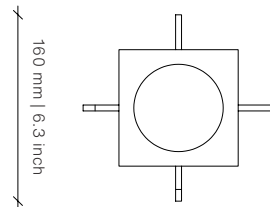

STELLAR Candlestick

DESIGN BY OKHA

Stellar C

Base

Electro Polished Stainless Steel

Polished Brass

Gun Metal Stainless Steel

Top

Natural Ash

Chalked Ash

Carbon Ash

Dark Java Ash

Mocca Ash

Dimensions (mm)

160W x 160D x 315H

Dimensions (inches)

6.3W x 6.3D x 12.4H

twentieth
sales@twentieth.net
323.904.1200
www.twentieth.net

OKHA