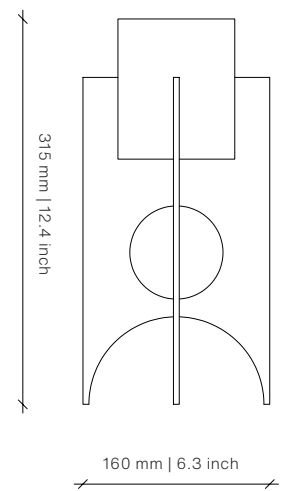

STELLAR Candlestick

DESIGN BY OKHA

Stellar A

Stellar B

Stellar C

Stellar D

Base

Electro Polished Stainless Steel

Polished Brass

Gun Metal Stainless Steel

Top

Natural Ash

Chalked Ash

Carbon Ash

Dark Java Ash

Mocca Ash

Dimensions (mm)

160W x 160D x 315H

Dimensions (inches)

6.3W x 6.3D x 12.4H

twentieth
sales@twentieth.net
323.904.1200
www.twentieth.net

OKHA