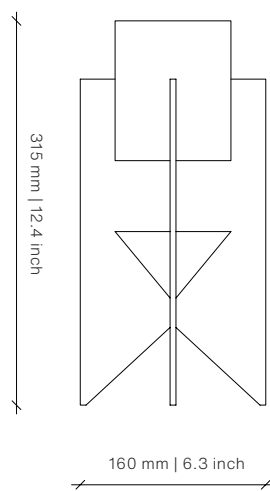

STELLAR Candlestick

DESIGN BY OKHA

Stellar A

Stellar B

Stellar C

Stellar D

Base

Electro Polished Stainless Steel

Polished Brass

Gun Metal Stainless Steel

Top

Natural Ash

Chalked Ash

Carbon Ash

Dark Java Ash

Mocca Ash

Dimensions (mm)

160W x 160D x 315H

Dimensions (inches)

6.3W x 6.3D x 12.4H

twentieth
sales@twentieth.net
323.904.1200
www.twentieth.net

OKHA