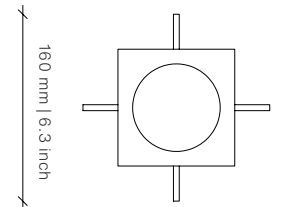

STELLAR Candlestick

DESIGN BY OKHA

Stellar D

Base

Electro Polished Stainless Steel

Polished Brass

Gun Metal Stainless Steel

Top

Natural Ash

Chalked Ash

Carbon Ash

Dark Java Ash

Mocca Ash

Dimensions (mm)

160W x 160D x 315H

Dimensions (inches)

6.3W x 6.3D x 12.4H

twentieth
sales@twentieth.net
323.904.1200
www.twentieth.net

OKHA