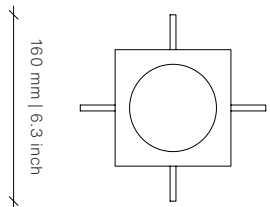

STELLAR Candlestick

DESIGN BY OKHA

Stellar B

Base

Electro Polished Stainless Steel

Polished Brass

Gun Metal Stainless Steel

Top

Natural Ash

Chalked Ash

Carbon Ash

Dark Java Ash

Mocca Ash

Dimensions (mm)

160W x 160D x 315H

Dimensions (inches)

6.3W x 6.3D x 12.4H

twentieth
sales@twentieth.net
323.904.1200
www.twentieth.net

OKHA