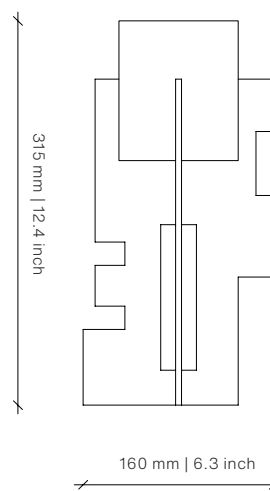

STELLAR Candlestick

DESIGN BY OKHA

Stellar A

Stellar B

Stellar C

Stellar D

Base

Electro Polished Stainless Steel

Polished Brass

Gun Metal Stainless Steel

Top

Natural Ash

Chalked Ash

Carbon Ash

Dark Java Ash

Mocca Ash

Dimensions (mm)

160W x 160D x 315H

Dimensions (inches)

6.3W x 6.3D x 12.4H

twentieth
sales@twentieth.net
323.904.1200
www.twentieth.net

OKHA