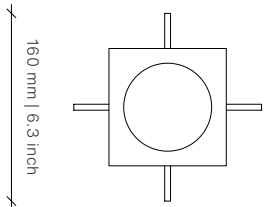

STELLAR Candlestick

DESIGN BY OKHA

Stellar A

Base

Electro Polished Stainless Steel

Polished Brass

Gun Metal Stainless Steel

Top

Natural Ash

Chalked Ash

Carbon Ash

Dark Java Ash

Mocca Ash

Dimensions (mm)

160W x 160D x 315H

Dimensions (inches)

6.3W x 6.3D x 12.4H

twentieth
sales@twentieth.net
323.904.1200
www.twentieth.net

OKHA