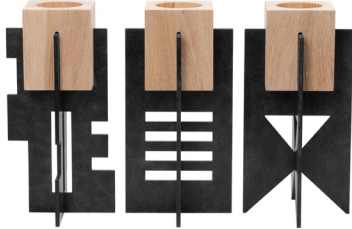

STELLAR Candlestick

DESIGN BY OKHA

Stellar A

Stellar B

Stellar C

Stellar D

Base

Electro Polished Stainless Steel

Polished Brass

Gun Metal Stainless Steel

Top

Natural Ash

Chalked Ash

Carbon Ash

Dark Java Ash

Mocca Ash

Dimensions (mm)

160W x 160D x 315H

Dimensions (inches)

6.3W x 6.3D x 12.4H

twentieth
sales@twentieth.net
323.904.1200
www.twentieth.net

OKHA