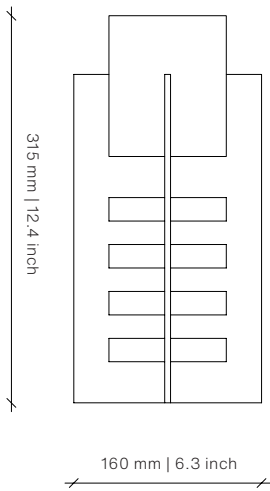

STELLAR Candlestick

DESIGN BY OKHA

Stellar A

Stellar B

Stellar C

Stellar D

Base

Electro Polished Stainless Steel

Polished Brass

Gun Metal Stainless Steel

Top

Natural Ash

Chalked Ash

Carbon Ash

Dark Java Ash

Mocca Ash

Dimensions (mm)

160W x 160D x 315H

Dimensions (inches)

6.3W x 6.3D x 12.4H

twentieth
sales@twentieth.net
323.904.1200
www.twentieth.net

OKHA